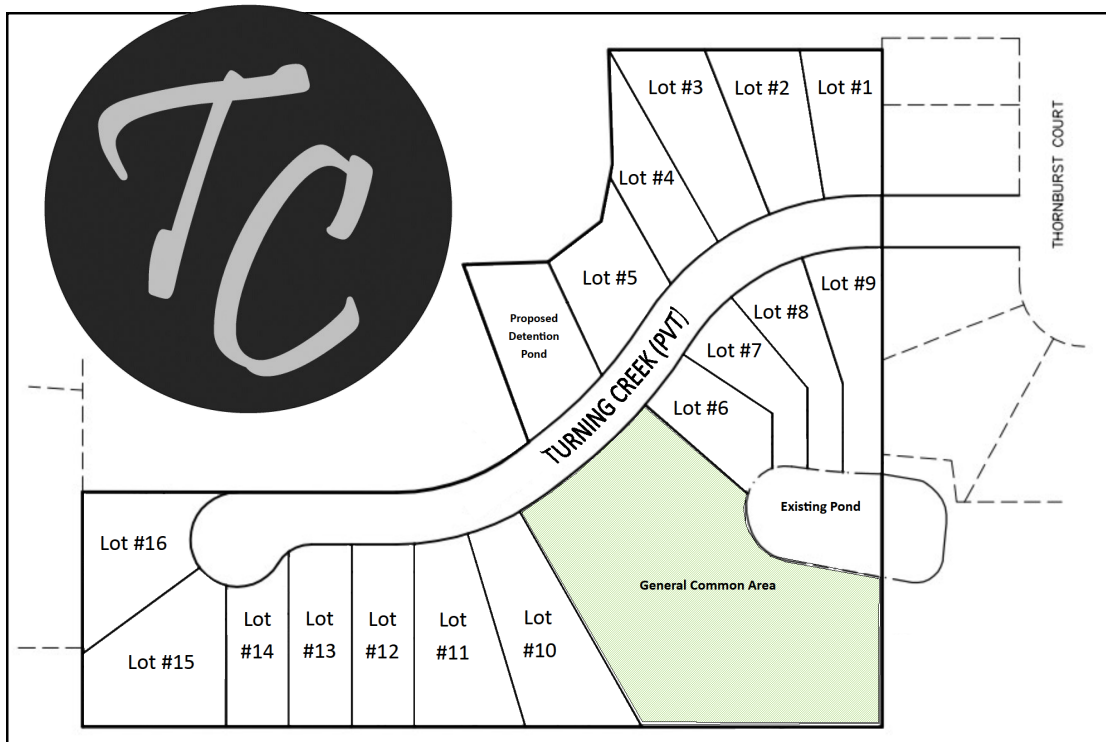

TURNING CREEK ...

...is tucked back off of 76th and Kalamazoo Ave. South of 76th Street, West off Kalamazoo, take Berrybrook Drive to Thornburst Ct. Turning Creek is nestled back as a Private Development.

Site plan is for marketing purposes only

616-827-9415
cbhbuilding.com